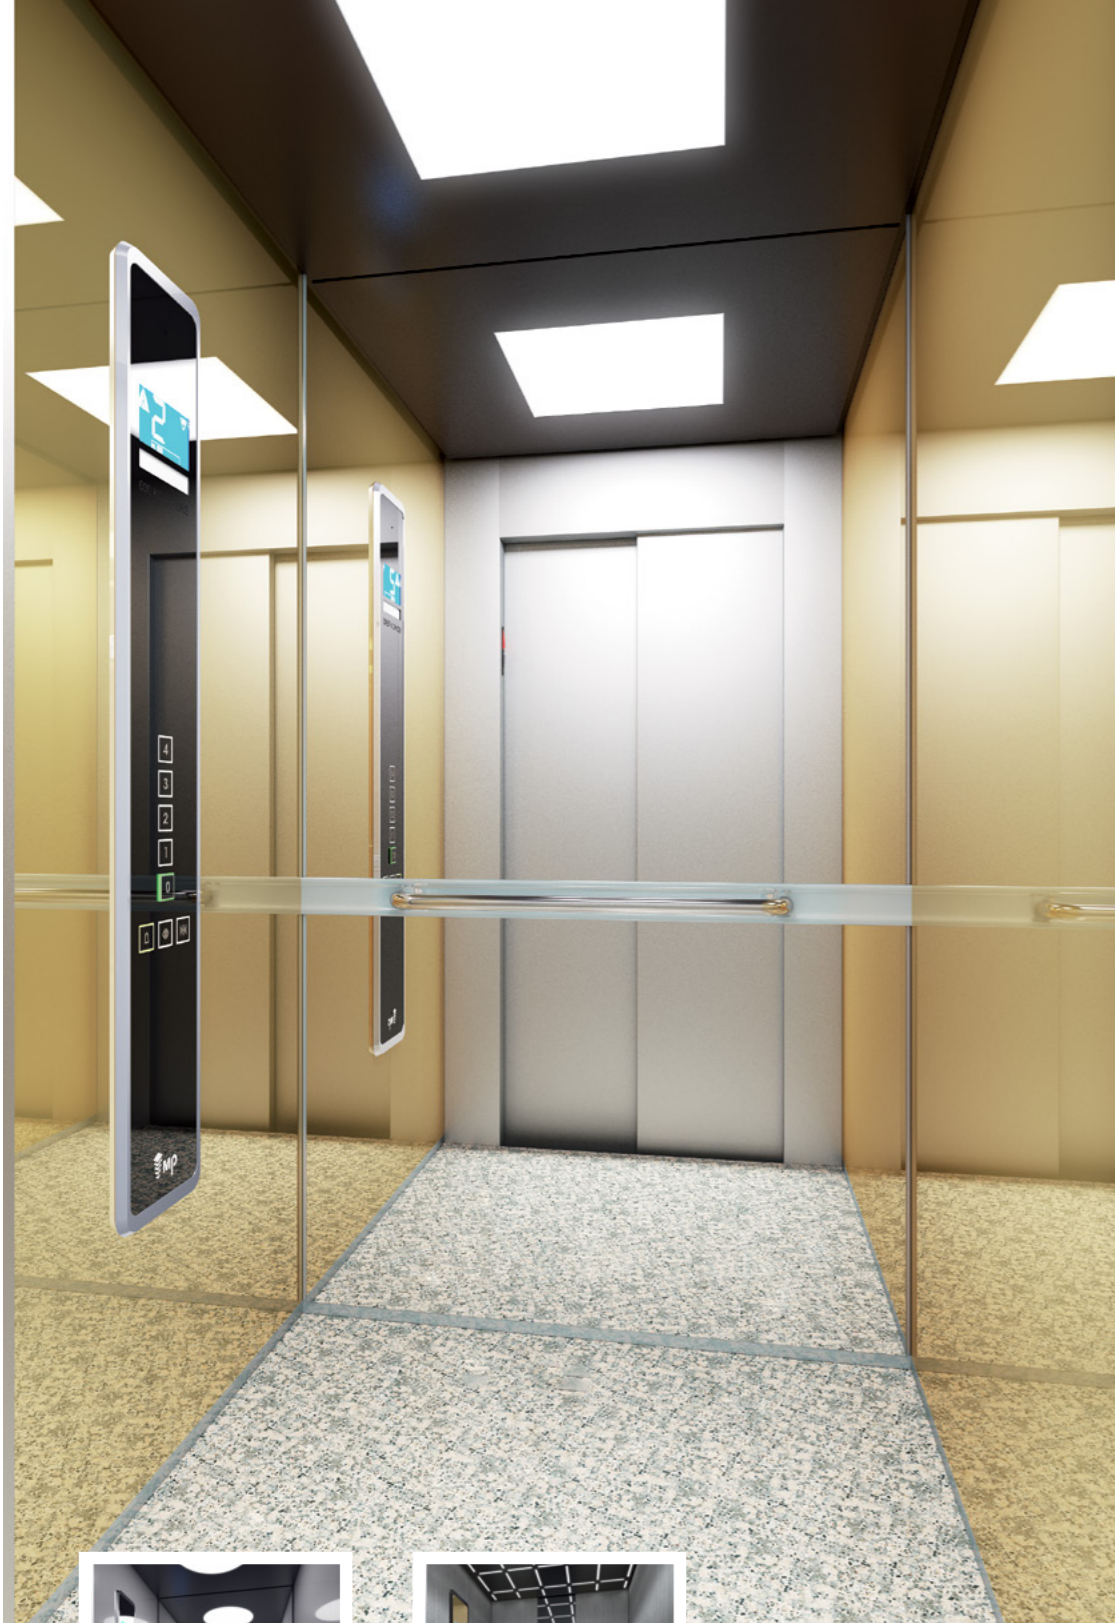

SUPRA

Stainless steel

FINISH
X25 Golden Shine

WALL: X25 Golden Shine | WALL: G04 Natural Granite Crystal White | CEILING: L97 | MIRROR: Full-Length with Strip | OPERATING PANEL: FUSION COLOR AC7 | DISPLAY: LCD | HANDRAIL: P13X12 | SKIRTING BOARDS: X02 SB Finish Stainless Steel

Car finishes in the picture below

OTHER FINISHES

The wall panel consists of several slats; it is not made of a unique part as shown in the picture.

X13 Linen

X16 SB Finish Stainless Steel Plus

SUP-EN052019

Car finishes in the picture below

OTHER FINISHES

The wall panel consists of several slats; it is not made of a unique part as shown in the picture.

X02 SB Finish Stainless Steel

X12 Mirror Finish Steel

FINISHES